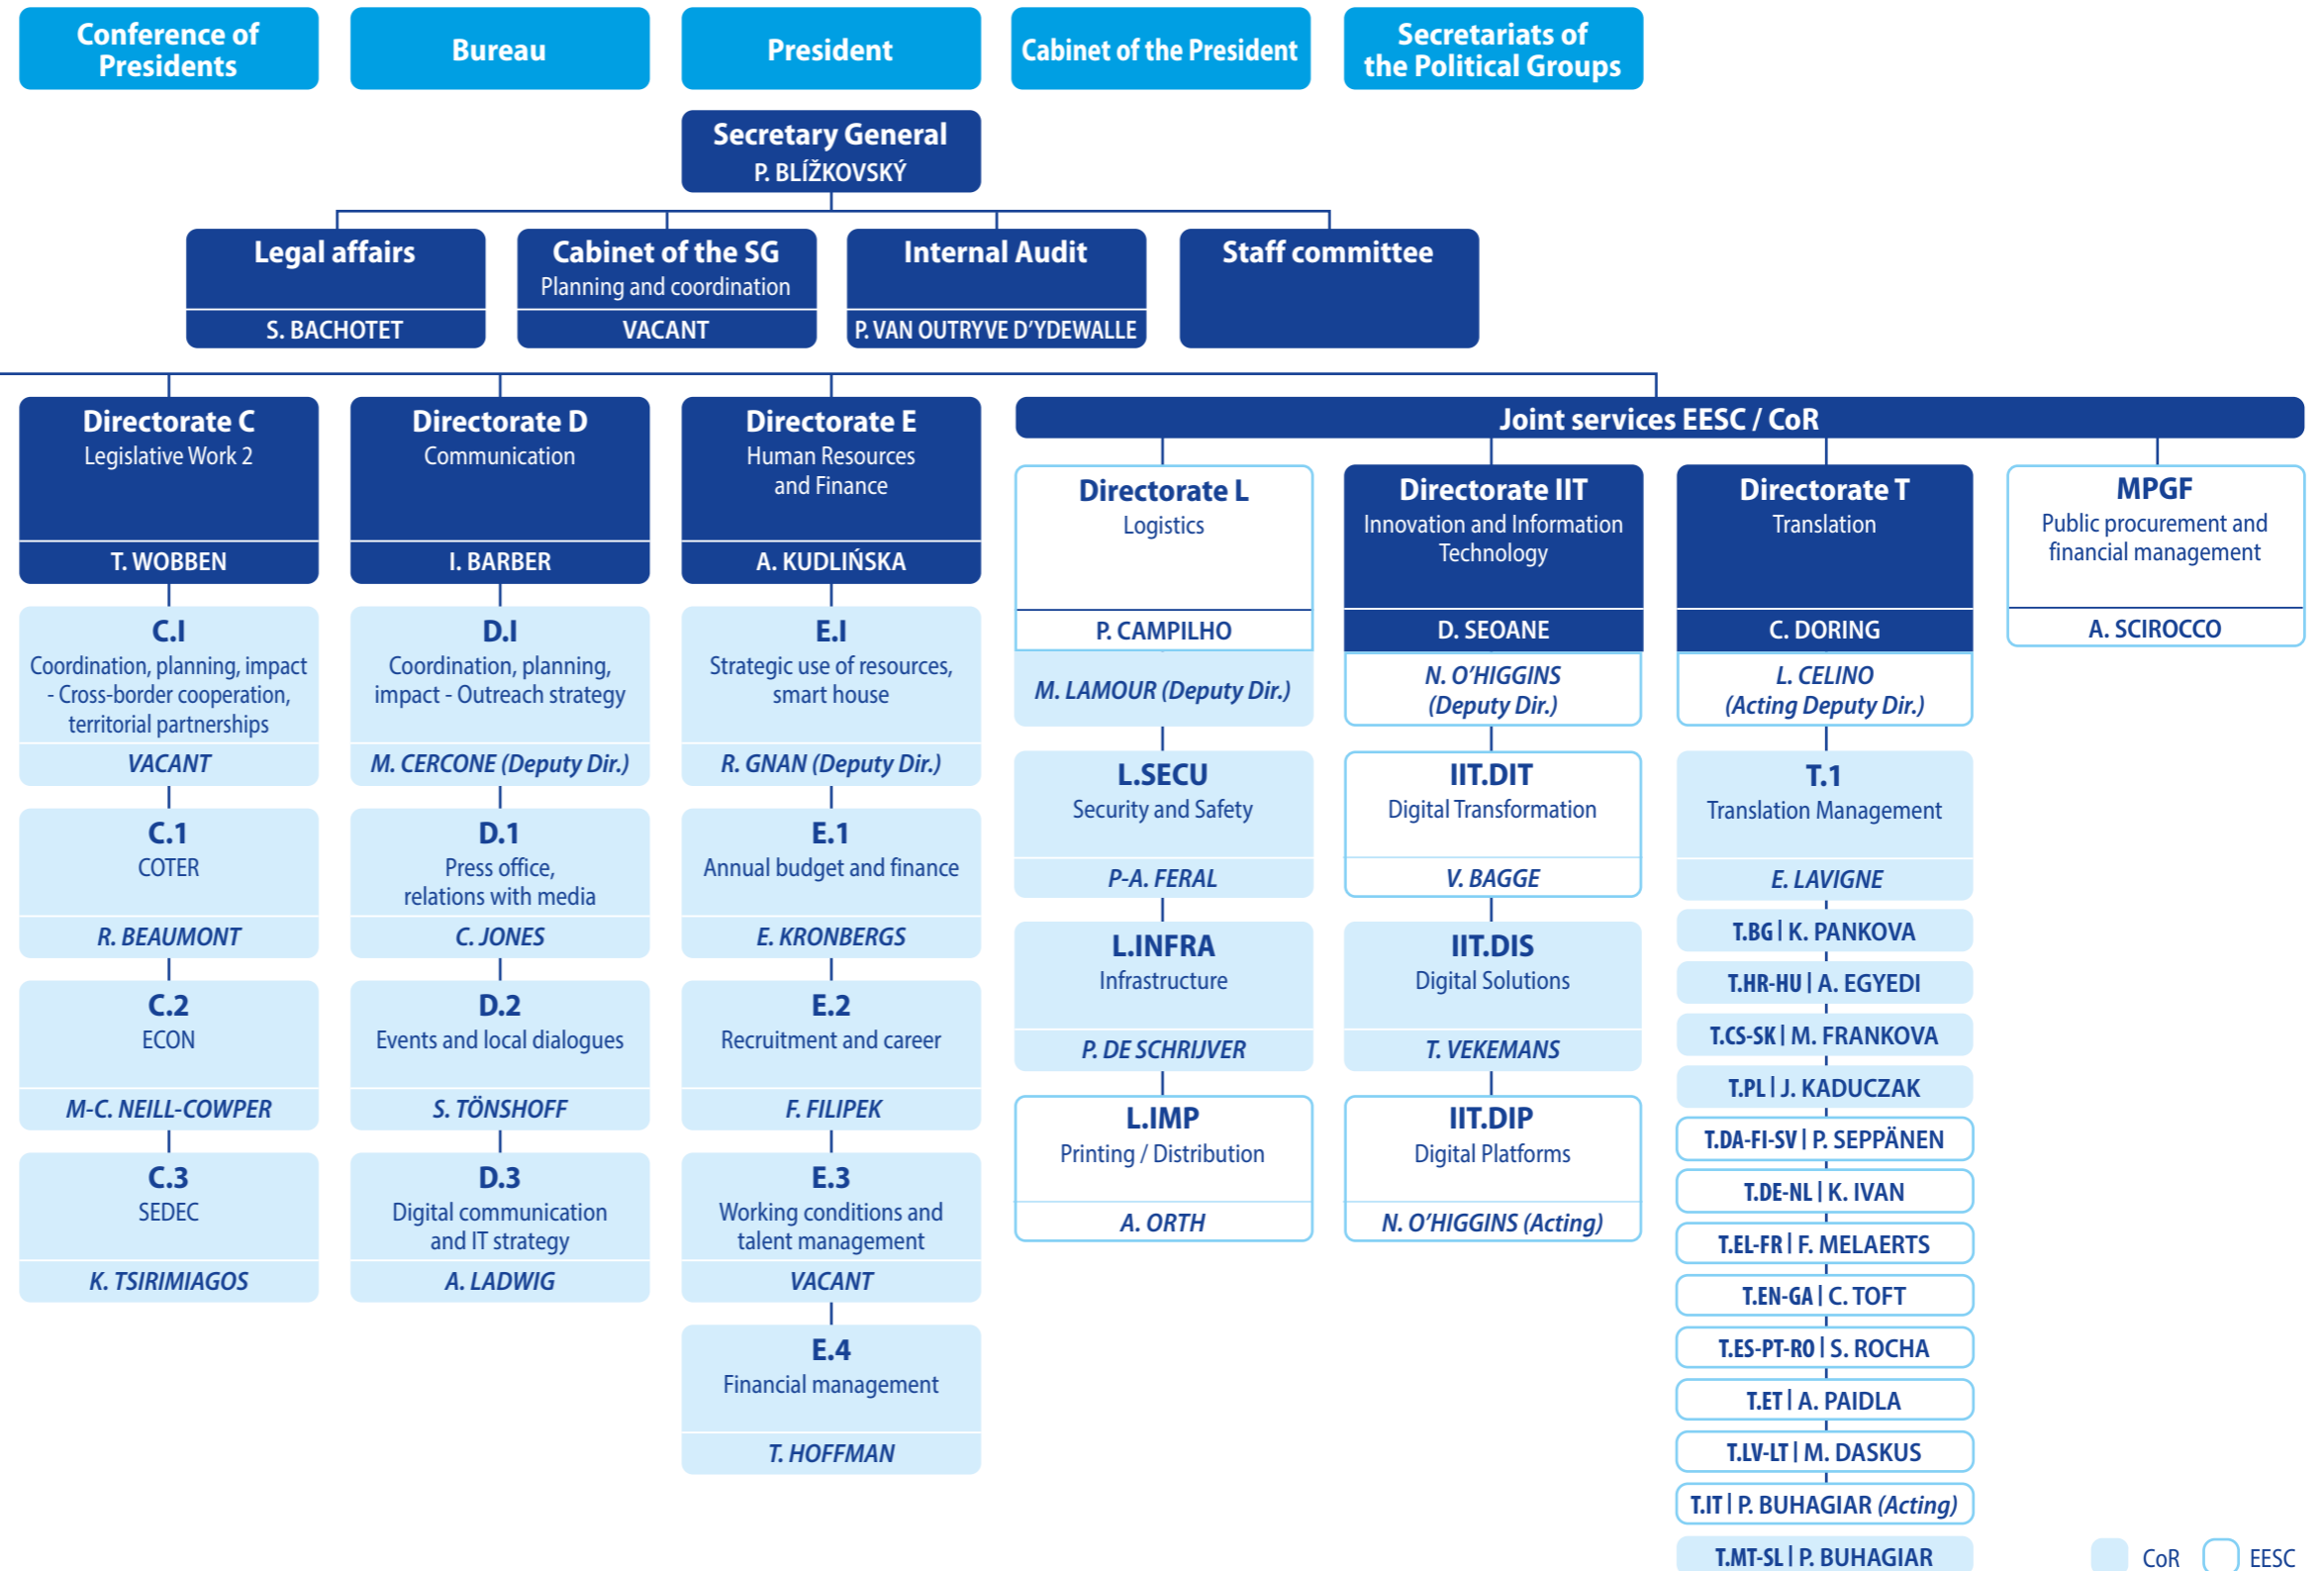

European Committee of the Regions

EUROPEAN COMMITTEE OF THE REGIONS – ORGANISATIONAL CHART

(as from 1st July 2024)

CIVEX: Commission for Citizenship, Governance, Institutional and External Affairs
COTER: Commission for Territorial Cohesion policy and Budget
ECON: Commission for Economic Policy
ENVE: Commission for Environment, Climate change and Energy
NAT: Commission for Natural Resources
SEDEC: Commission for Social Policy, Education, Employment, Research and Culture